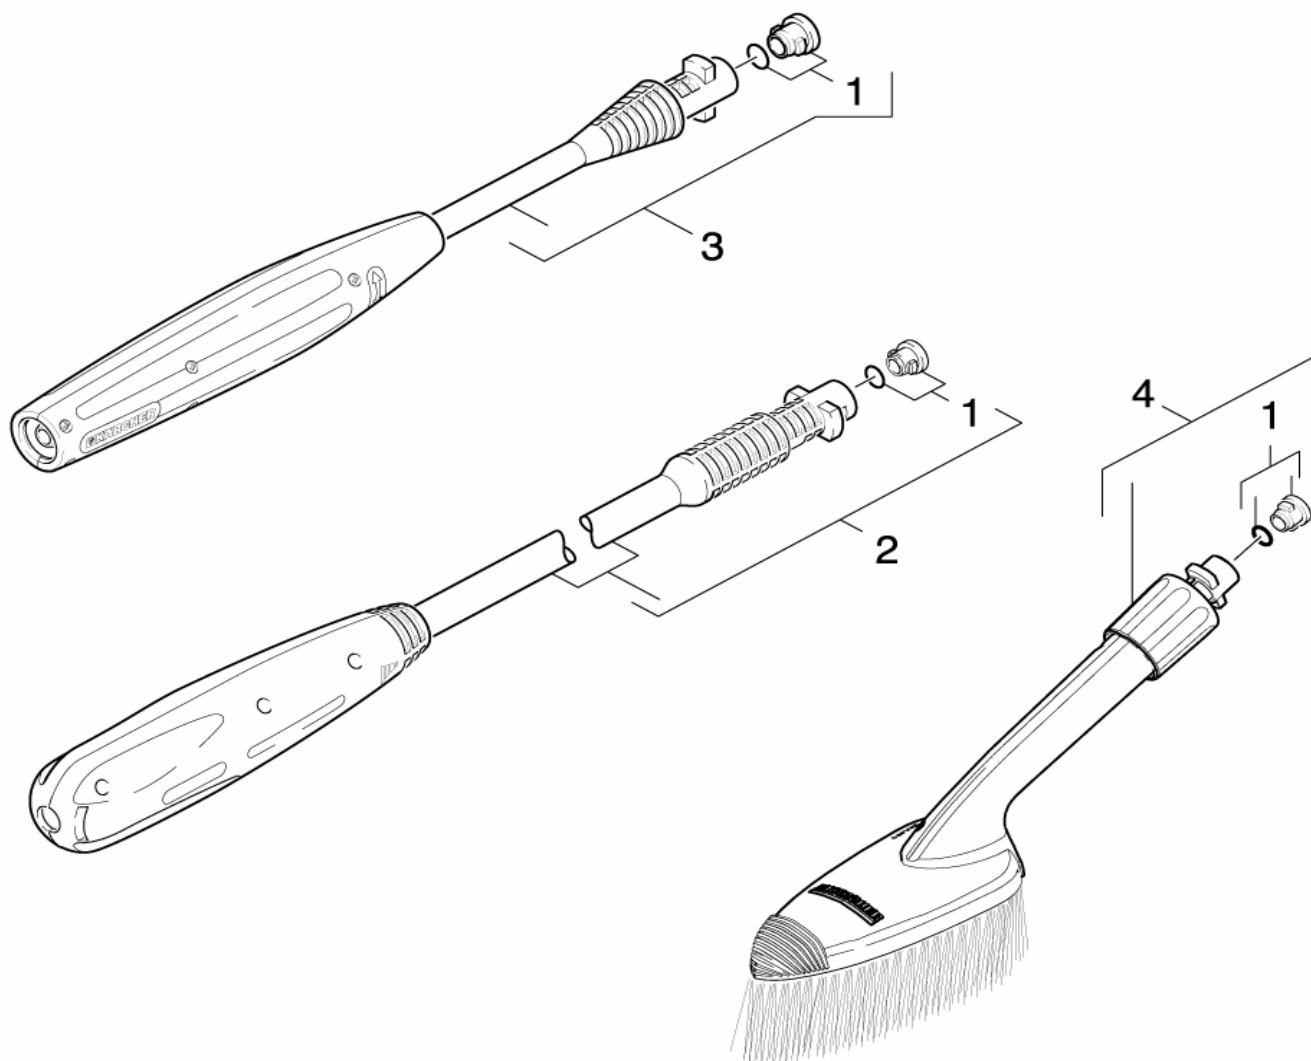

PARTS LIST FOR BINFORD 1750 (1.423-6.07)

ACCESSORIES - SPRAY WANDS

POSITION	PART #	QTY	DESCRIPTION
1	26407290	1	O-Ring seal set
2	47604800	1	Quadruple nozzle 030
2	47604820	1	QUADRUPLE NOZZLE
3	47605340	1	VPS K3 0287
4	26405890	1	Brush lengthwise

Karcher Parts Distributor
R.J. BOWERS DISTRIBUTORS INC
2003 Harrison Av
Rockford, IL 61104
800-383-6584
815-399-8854 Fax
www.rjbowers.com