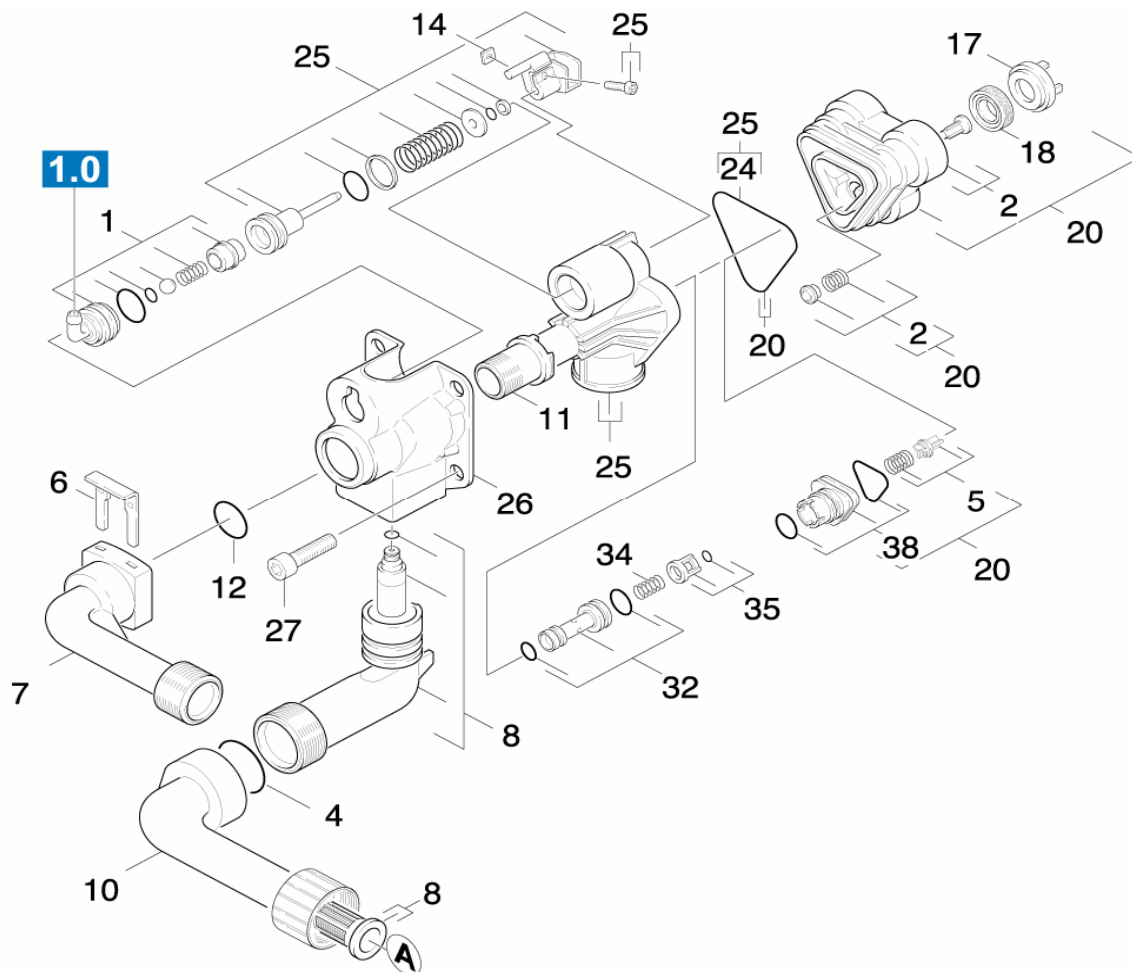

## HOUSING

POSITION	PART #	QTY	DESCRIPTION
1	90370180	1	HAUBE (K3.87) ERS.
2	90861820	2	Screw
3	90118760	1	HANDLE
4	90861730	8	Screw Hi-Lo d.4x22 Torx-d.7,5
5	90367270	2	Plug
6	63882160	1	Hose DN 5
7	90117110	1	FILTER KPL.
8	45800000	1	Proportioning valve chemistry
9	90369390	1	RM-TANK K3.87M
10	90369400	1	RM-TANK K3.87M
11	90841320	1	Cable USA/CDN 7mt 3X16 AWG
11	90840870	1	CABLE MIT STECKER
12	90118780	1	CHASSIS KPL. K3.87M
13	90012600	1	Radsatz
14	90367230	1	Motor holder K3.9X-Upright
15	90367220	1	Moulded part
16	90370380	1	Holder accessories new
17	90480110	1	Wire protecting sleeve

## PUMP HOUSING

POSITION	PART #	QTY	DESCRIPTION
1	90011030	1	Spare part set nipple chemistry
2	90011100	1	Moulded part complete
4	90814210	1	O-RING
5	90011490	1	VENTILSET
6	90391480	1	Metal fork
7	90367030	1	Connection delivery side
8	90011870	1	Inlet Elbow
10	90013300	1	Suction connection
10	90012710	1	SAUGANSCHLUSS
11	90364440	1	SLEEVE
12	63621510	1	O-Ring d. 10 x 2 NBR 70
14	73115690	1	Square nut M4 -04-A2E DIN 562
17	90363220	3	Supporting disk
18	63628750	3	Water sealing d.12x20x5
20	90011050	1	CYLINDER HEAD
24	90814180	1	Form seal
25	90011040	1	SPARE PARTS SET
26	90391170	1	Cover
27	73060420	4	Cylinder head screw M8x25 -8.8-A2E ISO4
32	90011080	1	INJECTOR
34	90470260	1	Spring
35	90011070	1	CAGE
38	90011060	1	JOINING PIECE

## THRUST GUIDANCE

POSITION	PART #	QTY	DESCRIPTION
2	90470230	3	Spring
3	90011020	1	PISTON
4	90813730	1	GASKET
5	90011010	1	Thrust guidance
6	69640260	3	SEAL
7	73060420	4	Cylinder head screw M8x25 -8.8-A2E ISO4

## MOTOR

POSITION	PART #	QTY	DESCRIPTION
1	69640900	1	HOUSING
2	90861700	1	Hexagonal head screw M 8x16
3	73122330	1	Serrated lock washer A8,4-FSt-A3E DIN67
4	90391880	1	Blower wheel
5	69640920	1	Viscous oil 50ml
6	90861530	4	CYLINDER HEAD KPL.
7	90363870	1	Bush
8	90780040	1	ROTARY SHAFT SEAL
9	74010100	1	Ball bearing 6303 -St DIN 625
10	90013020	1	Swash plate
11	90861690	1	Wobble plate screw M8x16