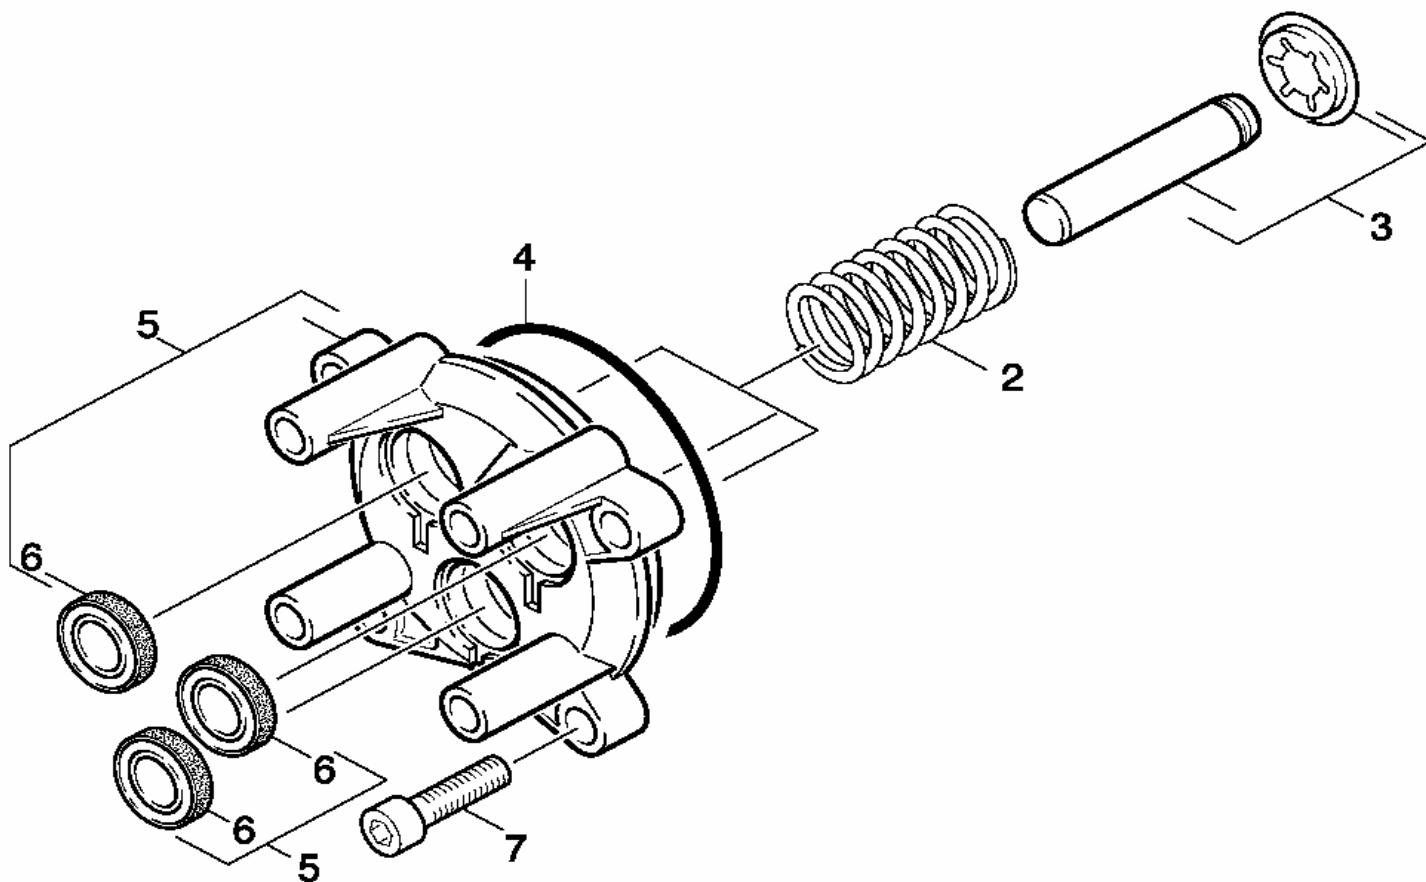

## PUMP HOUSING

POSITION	PART #	QTY	DESCRIPTION
1	90011030	1	Spare part set nipple chemistry
2	90011100	1	Moulded part complete
4	90814210	1	O-RING
5	90011490	1	VENTILSET
6	90391480	1	Metal fork
7	90367030	1	Connection delivery side
8	90011870	1	Inlet Elbow
10	90013300	1	Suction connection
10	90012710	1	SAUGANSCHLUSS
11	90364440	1	SLEEVE
12	63621510	1	O-Ring d. 10 x 2 NBR 70
14	73115690	1	Square nut M4 -04-A2E DIN 562
17	90363220	3	Supporting disk
18	63628750	3	Water sealing d.12x20x5
20	90011050	1	CYLINDER HEAD
24	90814180	1	Form seal
25	90011040	1	SPARE PARTS SET
26	90391170	1	Cover
27	73060420	4	Cylinder head screw M8x25 -8.8-A2E ISO4
32	90011080	1	INJECTOR
34	90470260	1	Spring
35	90011070	1	CAGE
38	90011060	1	JOINING PIECE

## THRUST GUIDANCE

POSITION	PART #	QTY	DESCRIPTION
2	90470230	3	Spring
3	90011020	1	PISTON
4	90813730	1	GASKET
5	90011010	1	Thrust guidance
6	69640260	3	SEAL
7	73060420	4	Cylinder head screw M8x25 -8.8-A2E ISO4