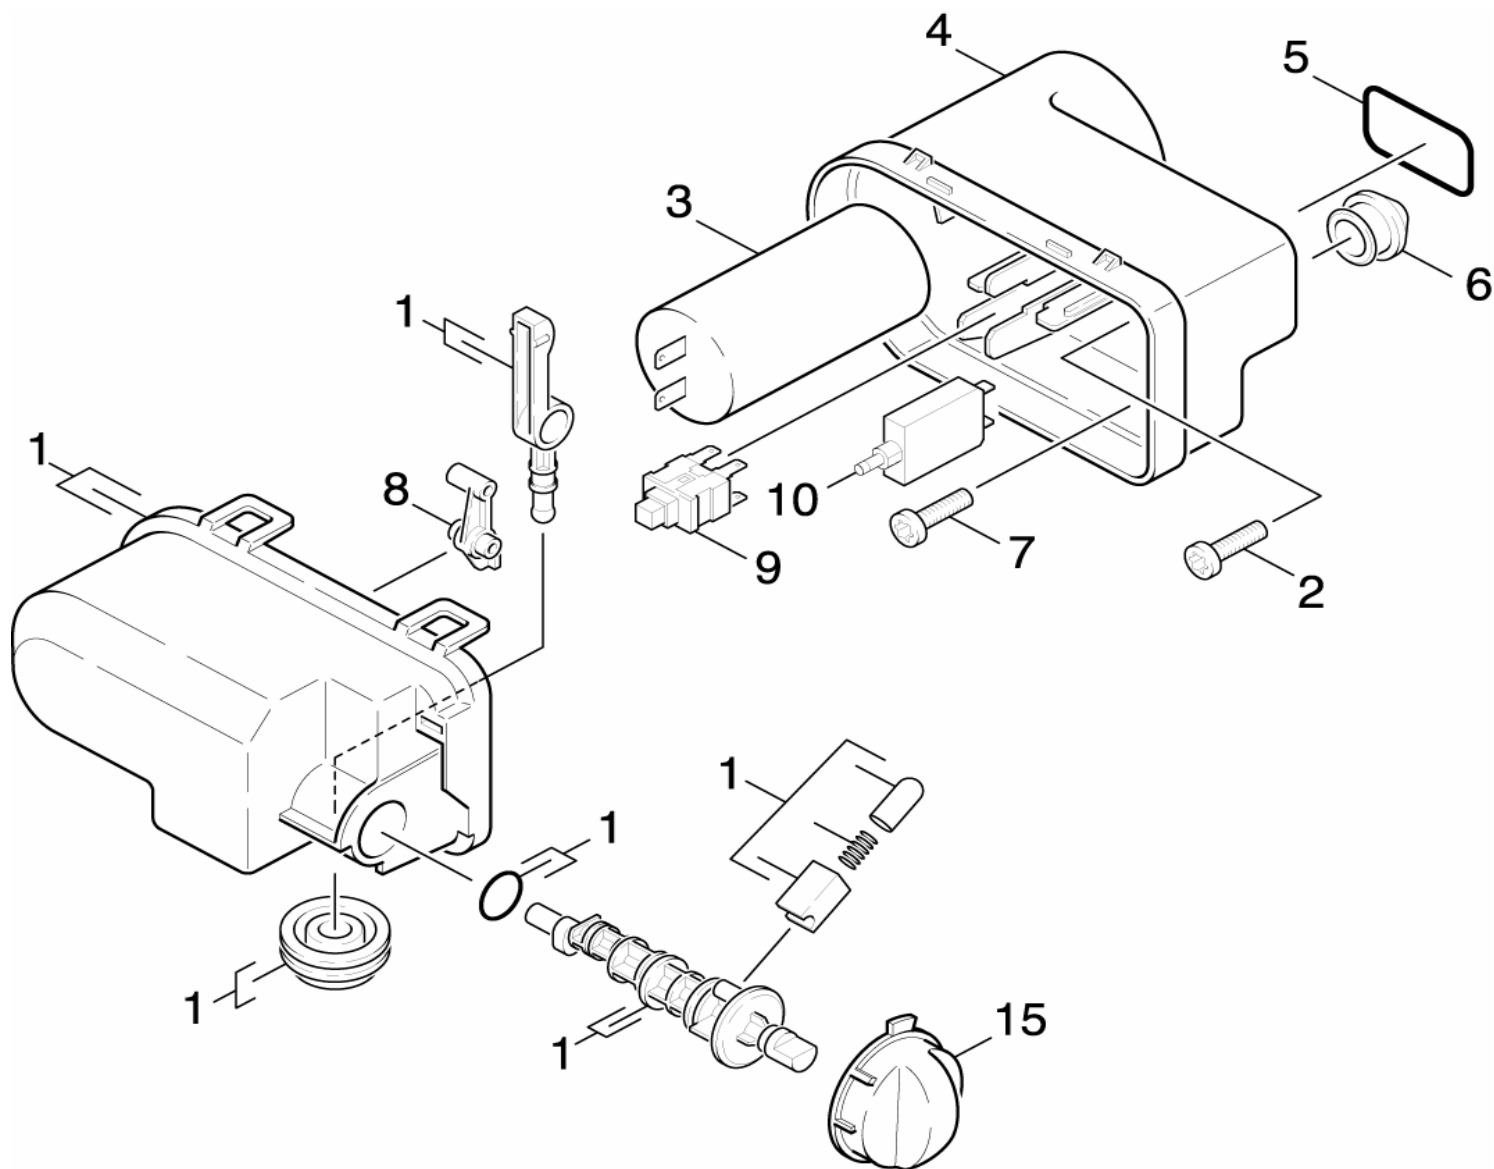

PARTS LIST FOR BINFORD 1750 (1.423-6.07)

ELECTRICAL BOX

POSITION	PART #	QTY	DESCRIPTION
1	90113820	1	Cover electric box *USA
2	73030310	1	Screw M4x10 -St-P2R (In6Rd)
3	66611960	1	Capacitor 60µF
4	90364260	1	Housing electric box ABS *USA
5	90814080	1	GASKET 19X34X2,62
6	90480110	1	Wire protecting sleeve
7	90861530	2	CYLINDER HEAD KPL.
8	90363840	1	SWITCH LEVER
9	90850340	1	SWITCH
10	90850320	1	THERMAL OVERLOADER
15	90368180	1	SCHALTKNOPF

Karcher Parts Distributor
R.J. BOWERS DISTRIBUTORS INC
2003 Harrison Av
Rockford, IL 61104
800-383-6584
815-399-8854 Fax
www.rjbowers.com