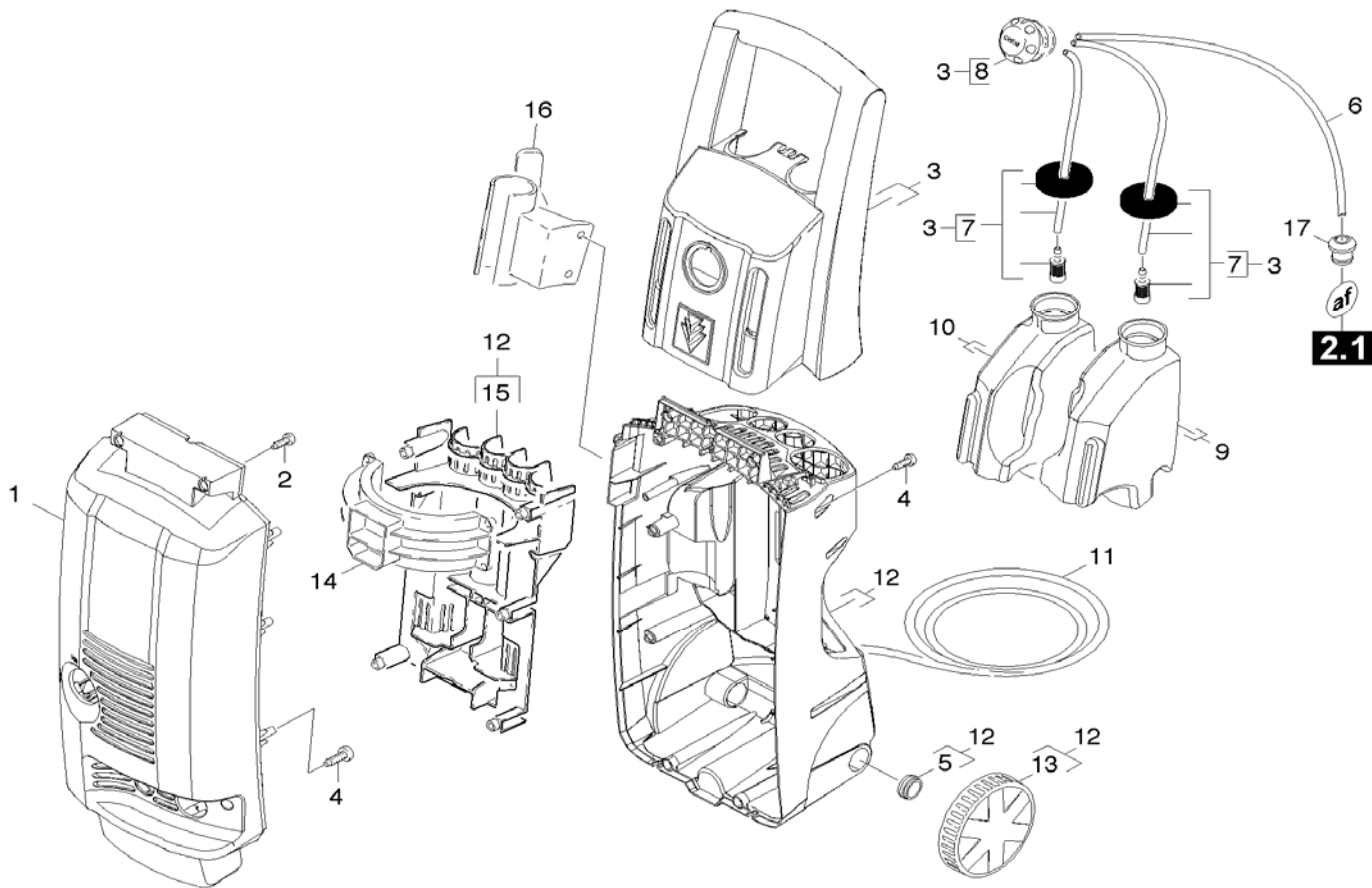

# PARTS LIST FOR BINFORD 1750 (1.423-6.07)

## HOUSING

POSITION	PART #	QTY	DESCRIPTION
1	90370180	1	HAUBE (K3.87) ERS.
2	90861820	2	Screw
3	90118760	1	HANDLE
4	90861730	8	Screw Hi-Lo d.4x22 Torx-d.7,5
5	90367270	2	Plug
6	63882160	1	Hose DN 5
7	90117110	1	FILTER KPL.
8	45800000	1	Proportioning valve chemistry
9	90369390	1	RM-TANK K3.87M
10	90369400	1	RM-TANK K3.87M
11	90841320	1	Cable USA/CDN 7mt 3X16 AWG
11	90840870	1	CABLE MIT STECKER
12	90118780	1	CHASSIS KPL. K3.87M
13	90012600	1	Radsatz
14	90367230	1	Motor holder K3.9X-Upright
15	90367220	1	Moulded part
16	90370380	1	Holder accessories new
17	90480110	1	Wire protecting sleeve

## PUMP HOUSING

POSITION	PART #	QTY	DESCRIPTION
1	90011030	1	Spare part set nipple chemistry
2	90011100	1	Moulded part complete
4	90814210	1	O-RING
5	90011490	1	VENTILSET
6	90391480	1	Metal fork
7	90367030	1	Connection delivery side
8	90011870	1	Inlet Elbow
10	90013300	1	Suction connection
10	90012710	1	SAUGANSCHLUSS
11	90364440	1	SLEEVE
12	63621510	1	O-Ring d. 10 x 2 NBR 70
14	73115690	1	Square nut M4 -04-A2E DIN 562
17	90363220	3	Supporting disk
18	63628750	3	Water sealing d.12x20x5
20	90011050	1	CYLINDER HEAD
24	90814180	1	Form seal
25	90011040	1	SPARE PARTS SET
26	90391170	1	Cover
27	73060420	4	Cylinder head screw M8x25 -8.8-A2E ISO4
32	90011080	1	INJECTOR
34	90470260	1	Spring
35	90011070	1	CAGE
38	90011060	1	JOINING PIECE

## THRUST GUIDANCE

POSITION	PART #	QTY	DESCRIPTION
2	90470230	3	Spring
3	90011020	1	PISTON
4	90813730	1	GASKET
5	90011010	1	Thrust guidance
6	69640260	3	SEAL
7	73060420	4	Cylinder head screw M8x25 -8.8-A2E ISO4