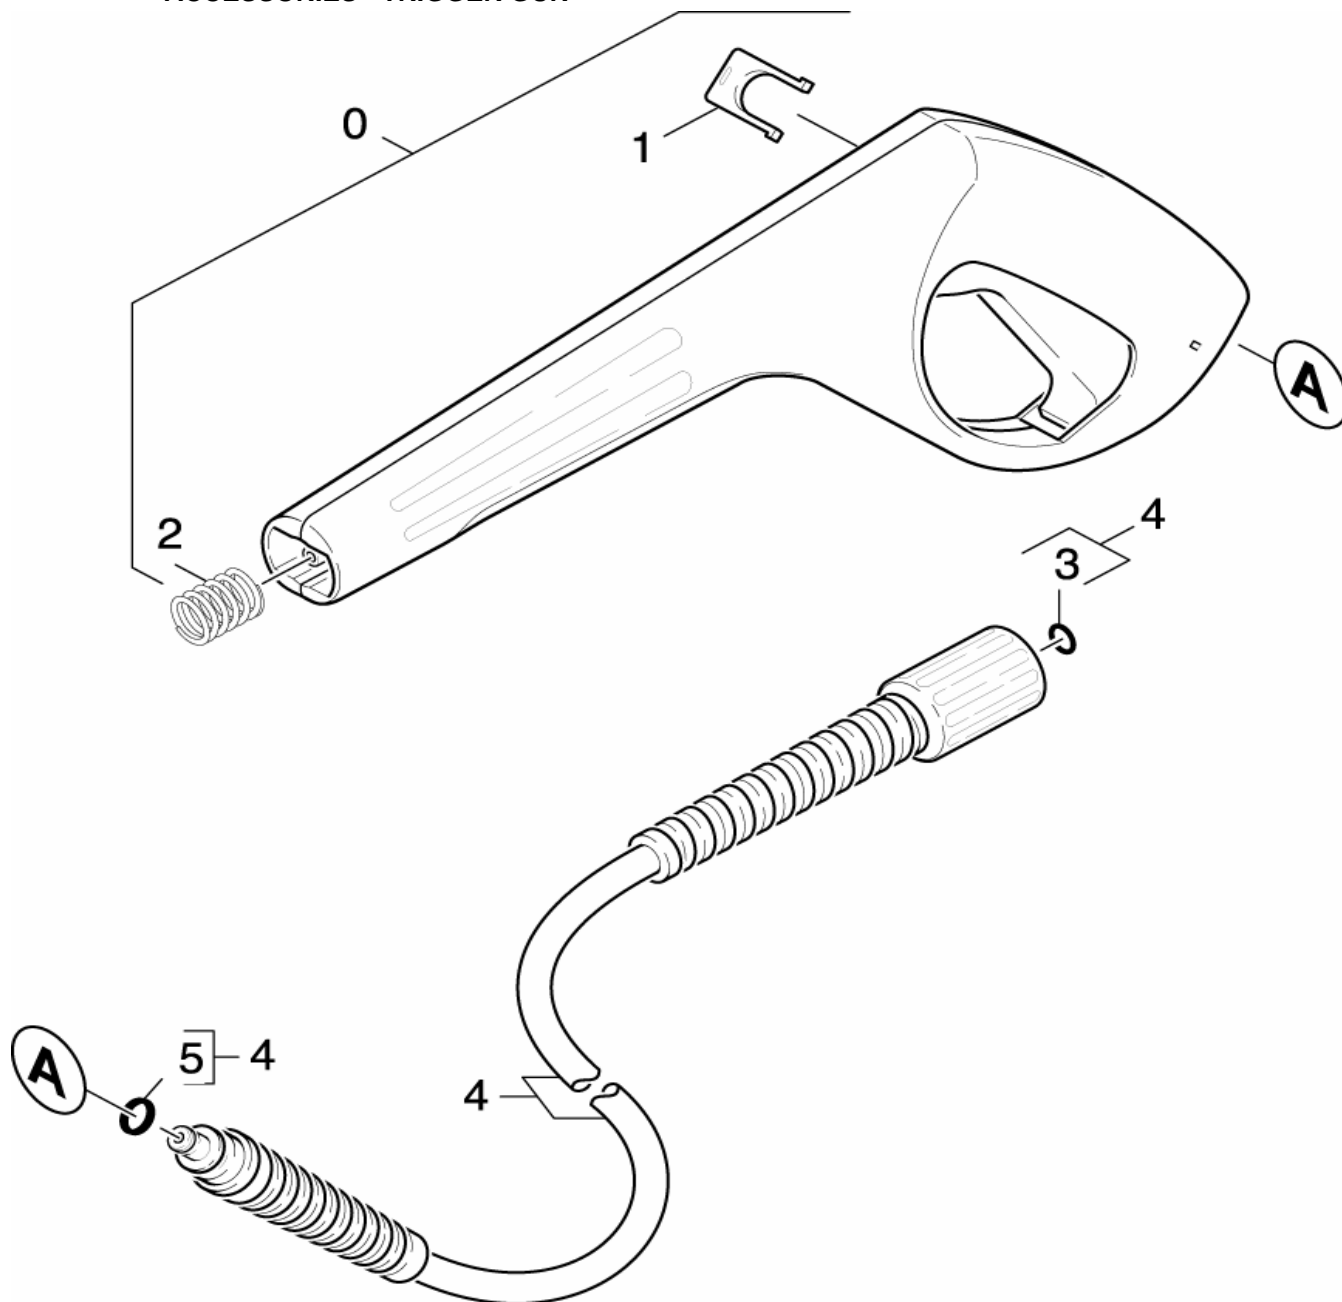

PARTS LIST FOR BINFORD 1750 (1.423-6.07)

ACCESSORIES - TRIGGER GUN

POSITION	PART #	QTY	DESCRIPTION
0	26412020	1	Pistol-M replacement packaged V1.1 RM K2
1	50371640	1	CLAMP
2	53324640	1	Pressure spring
3	28802960	1	Spare part set O-Ring seal 5x-Kaercher
4	63904630	1	High pressure hose 9/16MPa
5	63631980	1	GASKET

Karcher Parts Distributor
R.J. BOWERS DISTRIBUTORS INC
2003 Harrison Av
Rockford, IL 61104
800-383-6584
815-399-8854 Fax
www.rjbowers.com