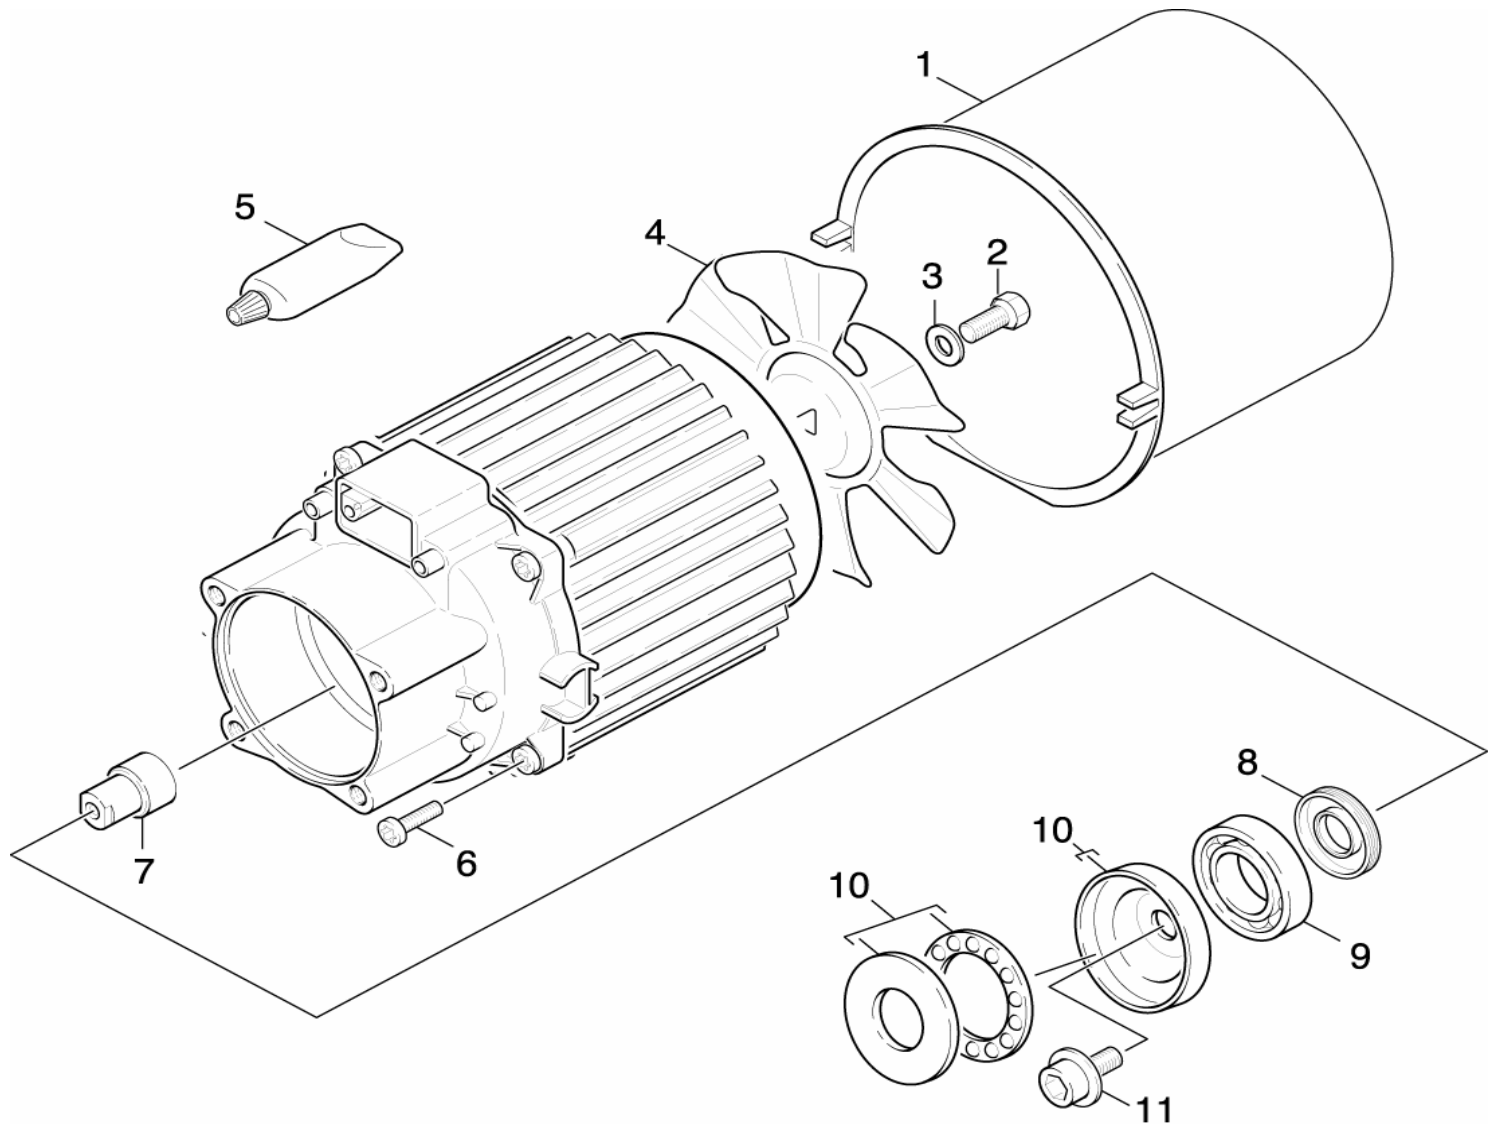

PARTS LIST FOR BINFORD 1750 (1.423-6.07)

MOTOR

POSITION	PART #	QTY	DESCRIPTION
1	69640900	1	HOUSING
2	90861700	1	Hexagonal head screw M 8x16
3	73122330	1	Serrated lock washer A8,4-FSt-A3E DIN67
4	90391880	1	Blower wheel
5	69640920	1	Viscous oil 50ml
6	90861530	4	CYLINDER HEAD KPL.
7	90363870	1	Bush
8	90780040	1	ROTARY SHAFT SEAL
9	74010100	1	Ball bearing 6303 -St DIN 625
10	90013020	1	Swash plate
11	90861690	1	Wobble plate screw M8x16

Karcher Parts Distributor
R.J. BOWERS DISTRIBUTORS INC
2003 Harrison Av
Rockford, IL 61104
800-383-6584
815-399-8854 Fax
www.rjbowers.com